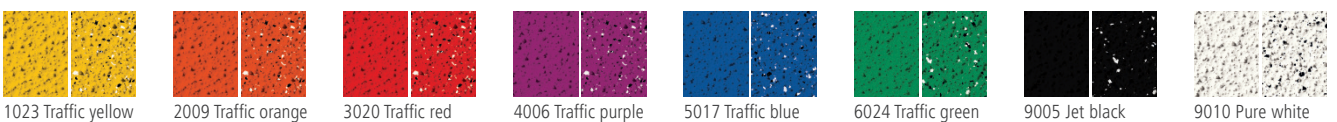

Colour card

Triflex ProFloor (BFS) Quartz Design

Notes: There may be slight variations in shade between actual colours and those shown below.
RAL colours are approximate.
Special colours can be produced to order.

Finish colours (including optional Triflex MicroChips): Triflex colours

RAL Greys

RAL Traffic

Request a sample online at triflex.co.uk/samplerrequest

Find out more at triflex.co.uk

Colour card

Triflex ProFloor (BFS) Colour Design

Notes: There may be slight variations in shade between actual colours and those shown below.

Optional finish colours: Coloured surface dressing

A719 Grey

A728 Anthracite
Grey

A722 Green Grey

A721 Blue Grey

RAL Greys

									
7016 Anthracite grey	7030 Stone grey Quartz 03	7031 Blue grey	7032 Pebble grey Quartz 02	7035 Light grey Quartz 01	7037 Dusty grey Slate 02	7043 Traffic grey 2 Slate 03			

RAL Traffic