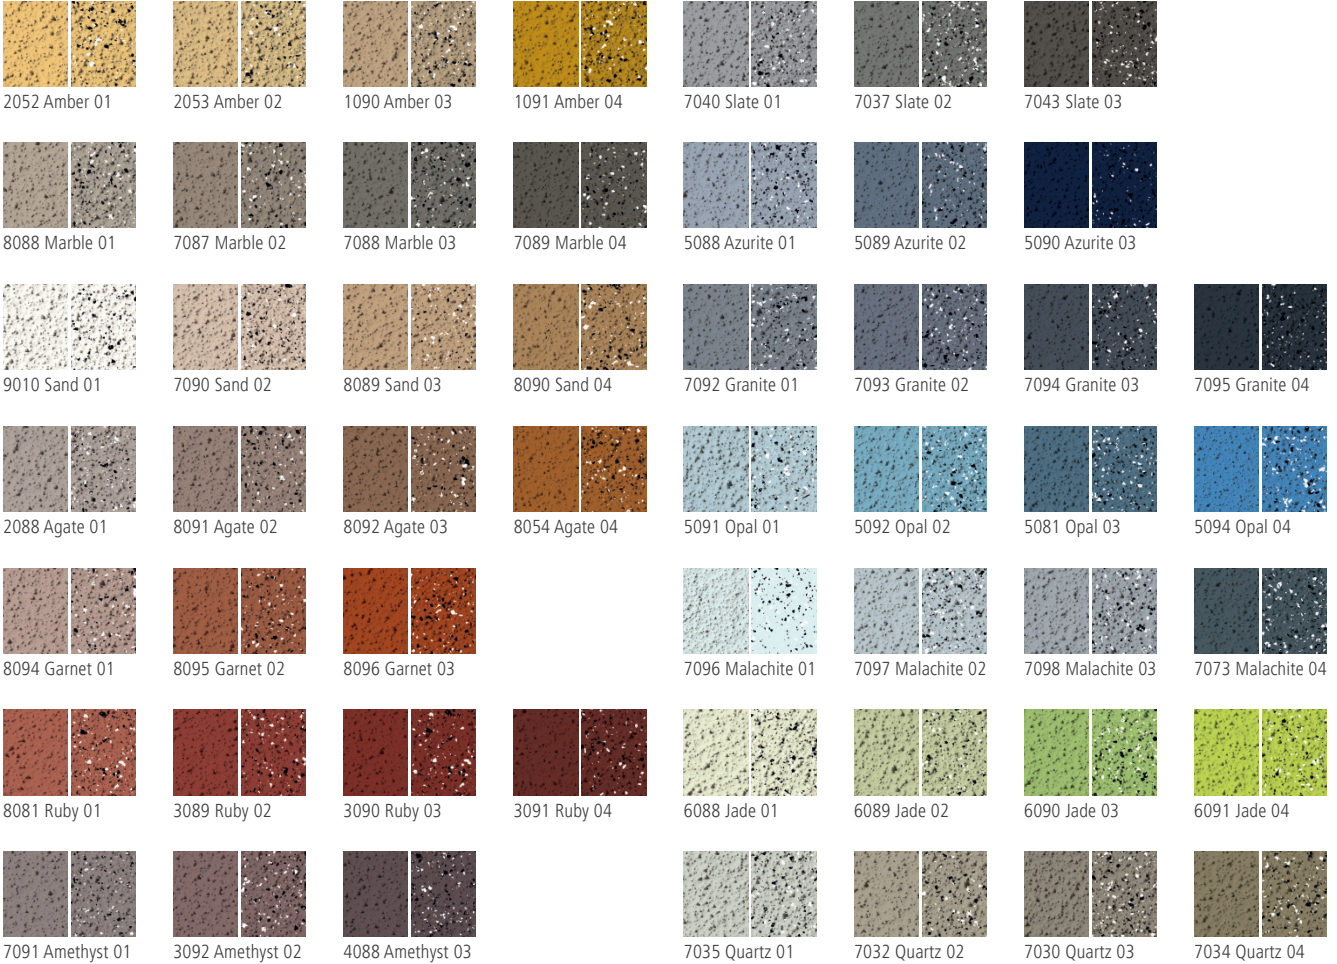

Finish colours (including optional Triflex MicroChips): Triflex colours