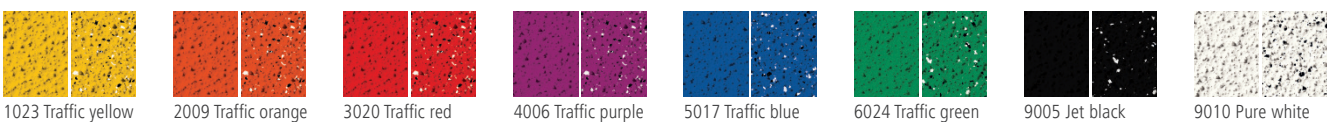

Request a sample online at triflex.co.uk/samplerrequest

Find out more at triflex.co.uk